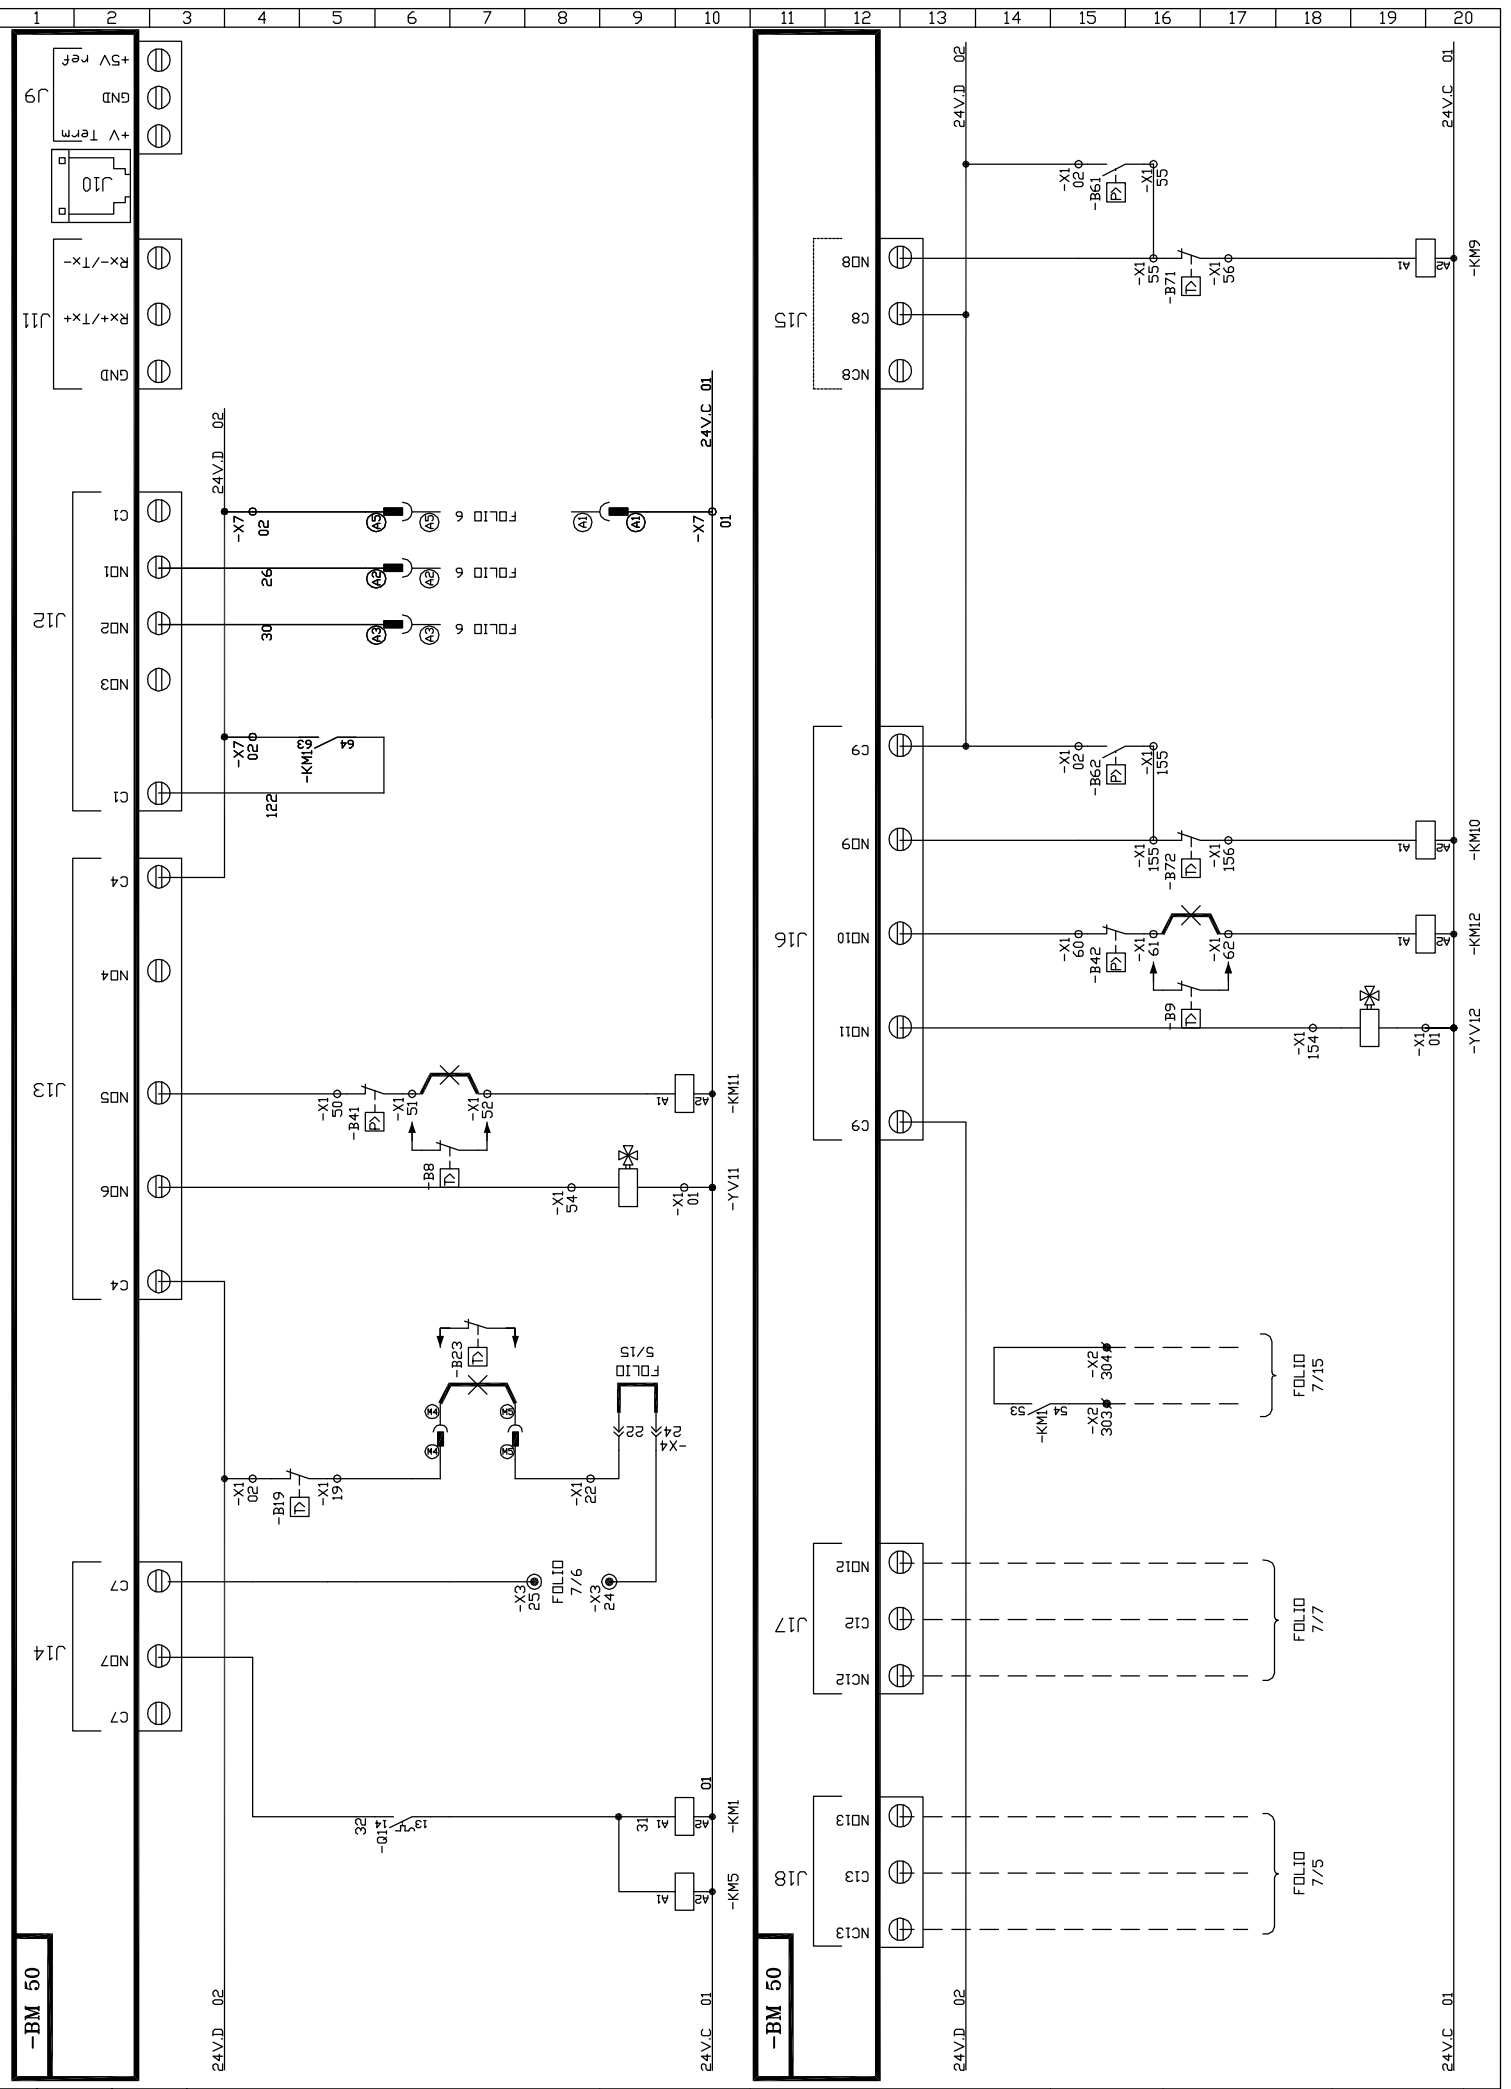

Indice	DATE	NOM	MODIFICATIONS
			
<i>WISLEY GOLF CLUB</i>			
(1) BHK 060 ND	Dessine: CTO	PAGE DE GARDE	247993 0 / 11
<i>LENNOX UK</i>	Date: 12.05.06		

- BM 50

Indice	DATE	NOM	MODIFICATIONS

(1) BHK 060 ND
Automate CLIMATIC 50
Climatic 50 Controller

Dessine: CTO
Date: 12.05.06

247993 2/11
USINE DE LONGVIC

Indice	DATE	NOM	MODIFICATIONS

(1) BHK 060 ND
 Kit chauffage
 GAS

Dessine:
 CTO
 Date:
 12.05.06

247993 6/11

BOX	30/35	40	-MG1	45	-MG2	50	60	70
D	5/8"	5/8"	5/8"	7/8"	7/8"	7/8"	7/8"	7/8"
C	1/2"	1/2"	1/2"	5/8"	5/8"	5/8"	5/8"	5/8"
B	7/8"	1 1/8"	1 1/8"	1 1/8"	1 1/8"	1 1/8"	1 1/8"	1 3/8"
A	5/8"	7/8"	7/8"	7/8"	7/8"	7/8"	7/8"	7/8"