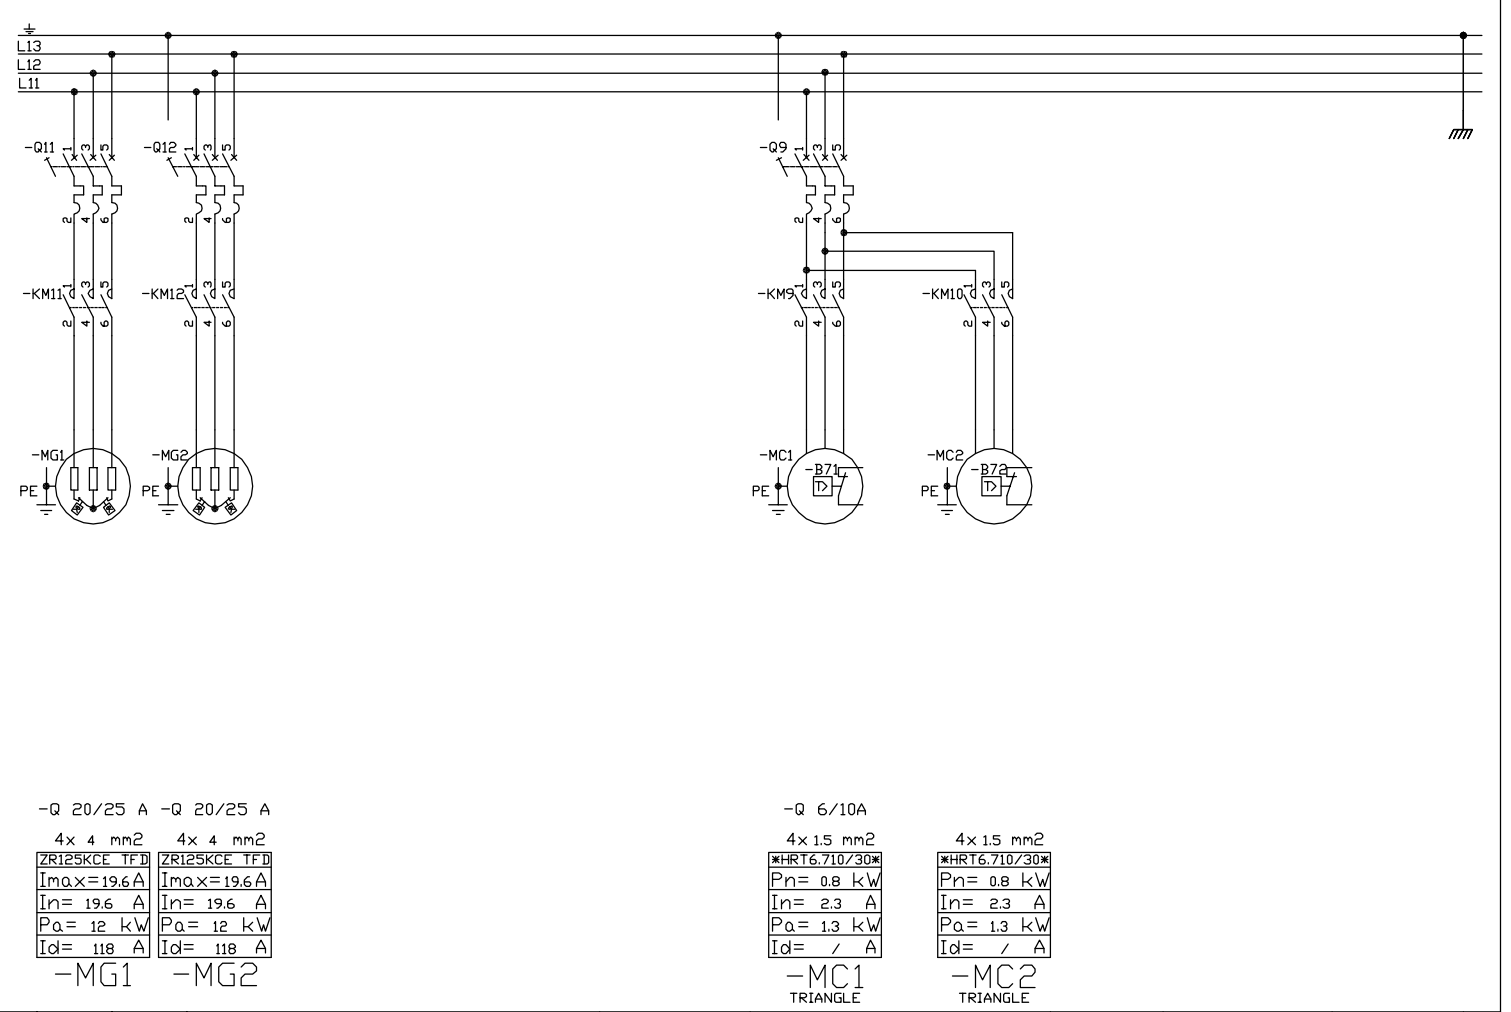

Indice	DATE	NOM	MODIFICATIONS
			
<i>WISLEY GOLF CLUB</i>			
(1) BHK 060 ND	Dessine: CTO	PAGE DE GARDE	247993 0 / 11
<i>LENNOX UK</i>	Date: 12.05.06		

- BM 50

Indice	DATE	NOM	MODIFICATIONS

(1) BHK 060 ND
Automate CLIMATIC 50
Climatic 50 Controller

Dessine: CTO
Date: 12.05.06

247993 2/11
USINE DE LONGVIC

Indice	DATE	NOM	MODIFICATIONS

(1) BHK 060 ND
 Kit chauffage
 GAS

Dessine:
 CTO
 Date:
 12.05.06

247993 6/11

BOX	30/35	40	-MG1	45	-MG2	50	60	70
D	5/8"	5/8"	5/8"	7/8"	7/8"	7/8"	7/8"	7/8"
C	1/2"	1/2"	1/2"	5/8"	5/8"	5/8"	5/8"	5/8"
B	7/8"	1 1/8"	1 1/8"	1 1/8"	1 1/8"	1 1/8"	1 1/8"	1 3/8"
A	5/8"	7/8"	7/8"	7/8"	7/8"	7/8"	7/8"	7/8"