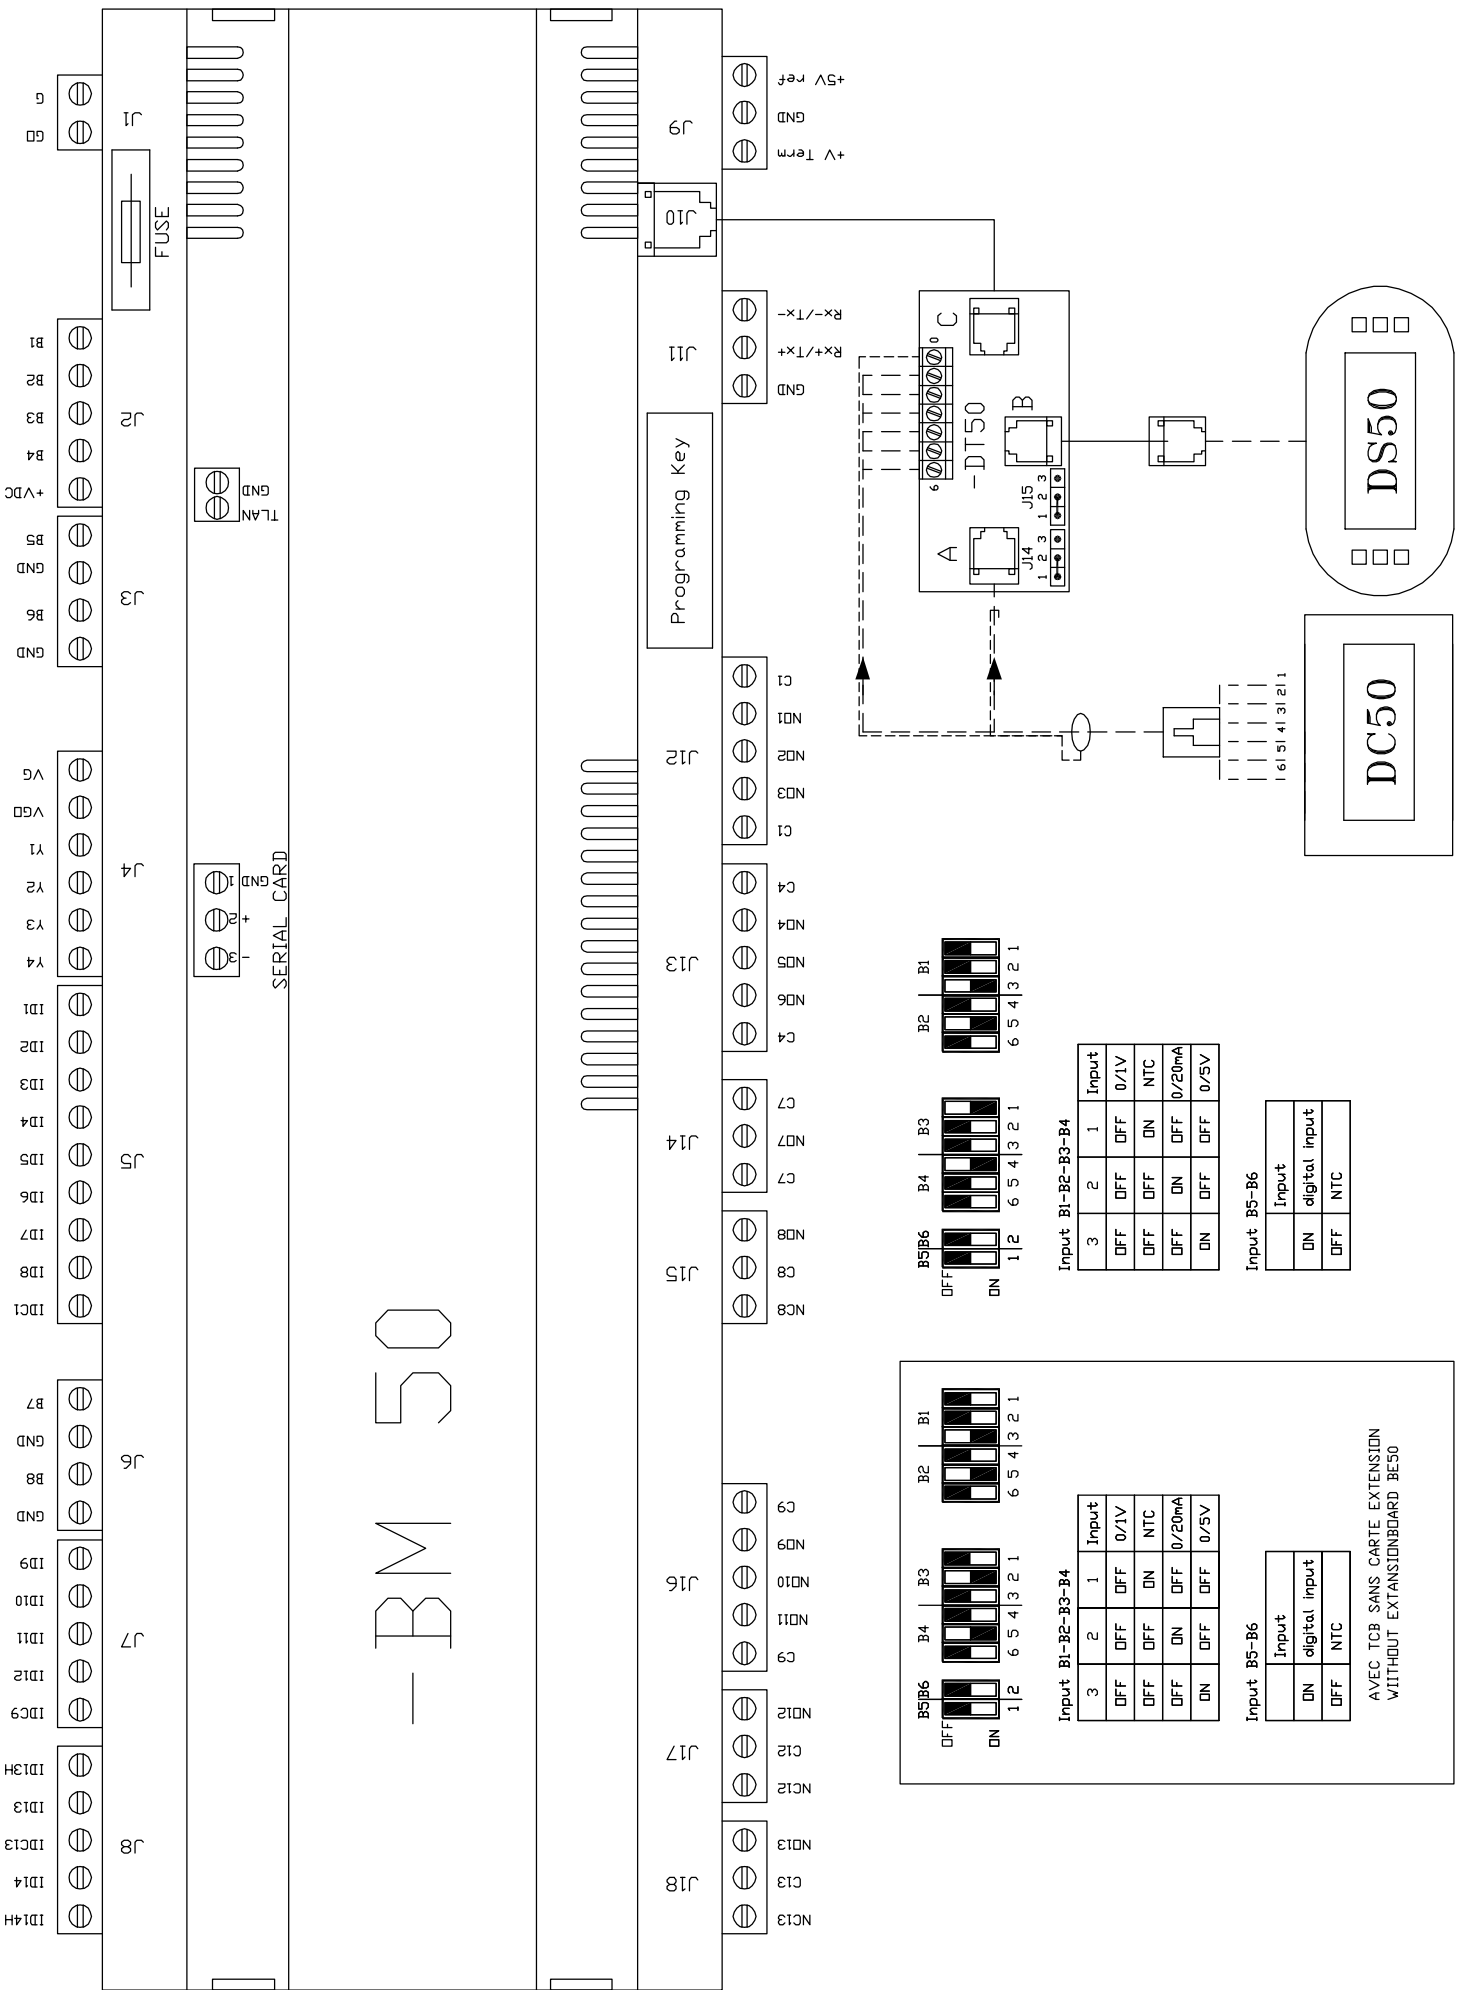

Indice	DATE	NOM	MODIFICATIONS
			
<i>WISLEY GOLF CLUB</i>			
(1) BHK 060 ND	Dessine: CTO	PAGE DE GARDE	247993 0 / 11
<i>LENNOX UK</i>	Date: 12.05.06		

- BM 50

Indice	DATE	NOM	MODIFICATIONS

(1) BHK 060 ND
Automate CLIMATIC 50
Climatic 50 Controller

Dessine: CTO
Date: 12.05.06

247993 2/11
USINE DE LONGVIC

Indice	DATE	NOM	MODIFICATIONS

(1) BHK 060 ND
 Kit chauffage
 GAS

Dessine:
 CTO
 Date:
 12.05.06

247993 6/11

BOX	30/35	40	-MG1	45	-MG2	50	60	70
D	5/8"	5/8"	5/8"	7/8"	7/8"	7/8"	7/8"	7/8"
C	1/2"	1/2"	1/2"	5/8"	5/8"	5/8"	5/8"	5/8"
B	7/8"	1 1/8"	1 1/8"	1 1/8"	1 1/8"	1 1/8"	1 1/8"	1 3/8"
A	5/8"	7/8"	7/8"	7/8"	7/8"	7/8"	7/8"	7/8"