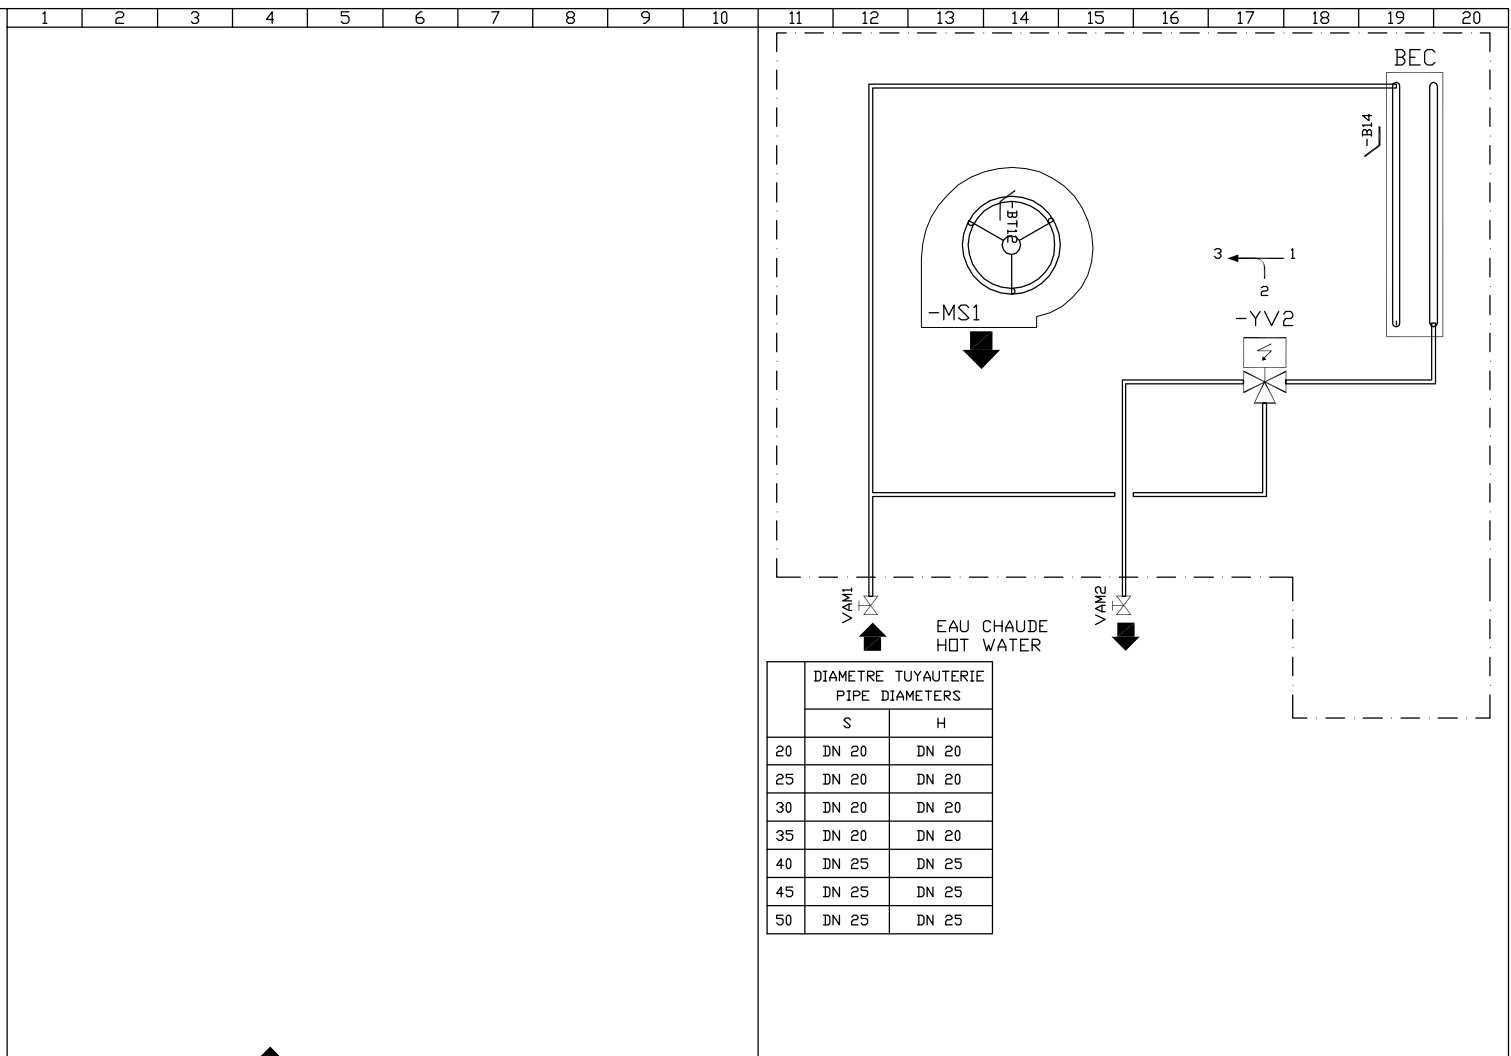

Indice	DATE	NOM	MODIFICATIONS
			
<i>WISLEY GOLF CLUB</i>			
(1) BHK 060 ND	Dessine: CTO	PAGE DE GARDE	247993 0 / 11
<i>LENNOX UK</i>	Date: 12.05.06		

- BM 50

Indice	DATE	NOM	MODIFICATIONS

(1) BHK 060 ND
Automate CLIMATIC 50
Climatic 50 Controller

Dessine: CTO
Date: 12.05.06

247993 2/11
USINE DE LONGVIC

Indice	DATE	NOM	MODIFICATIONS

(1) BHK 060 ND
 Kit chauffage
 GAS

Dessine:
 CTO
 Date:
 12.05.06

247993 6/11

BOX	30/35	40	-MG1	45	-MG2	50	60	70
D	5/8"	5/8"	5/8"	7/8"	7/8"	7/8"	7/8"	7/8"
C	1/2"	1/2"	1/2"	5/8"	5/8"	5/8"	5/8"	5/8"
B	7/8"	1 1/8"	1 1/8"	1 1/8"	1 1/8"	1 1/8"	1 1/8"	1 3/8"
A	5/8"	7/8"	7/8"	7/8"	7/8"	7/8"	7/8"	7/8"