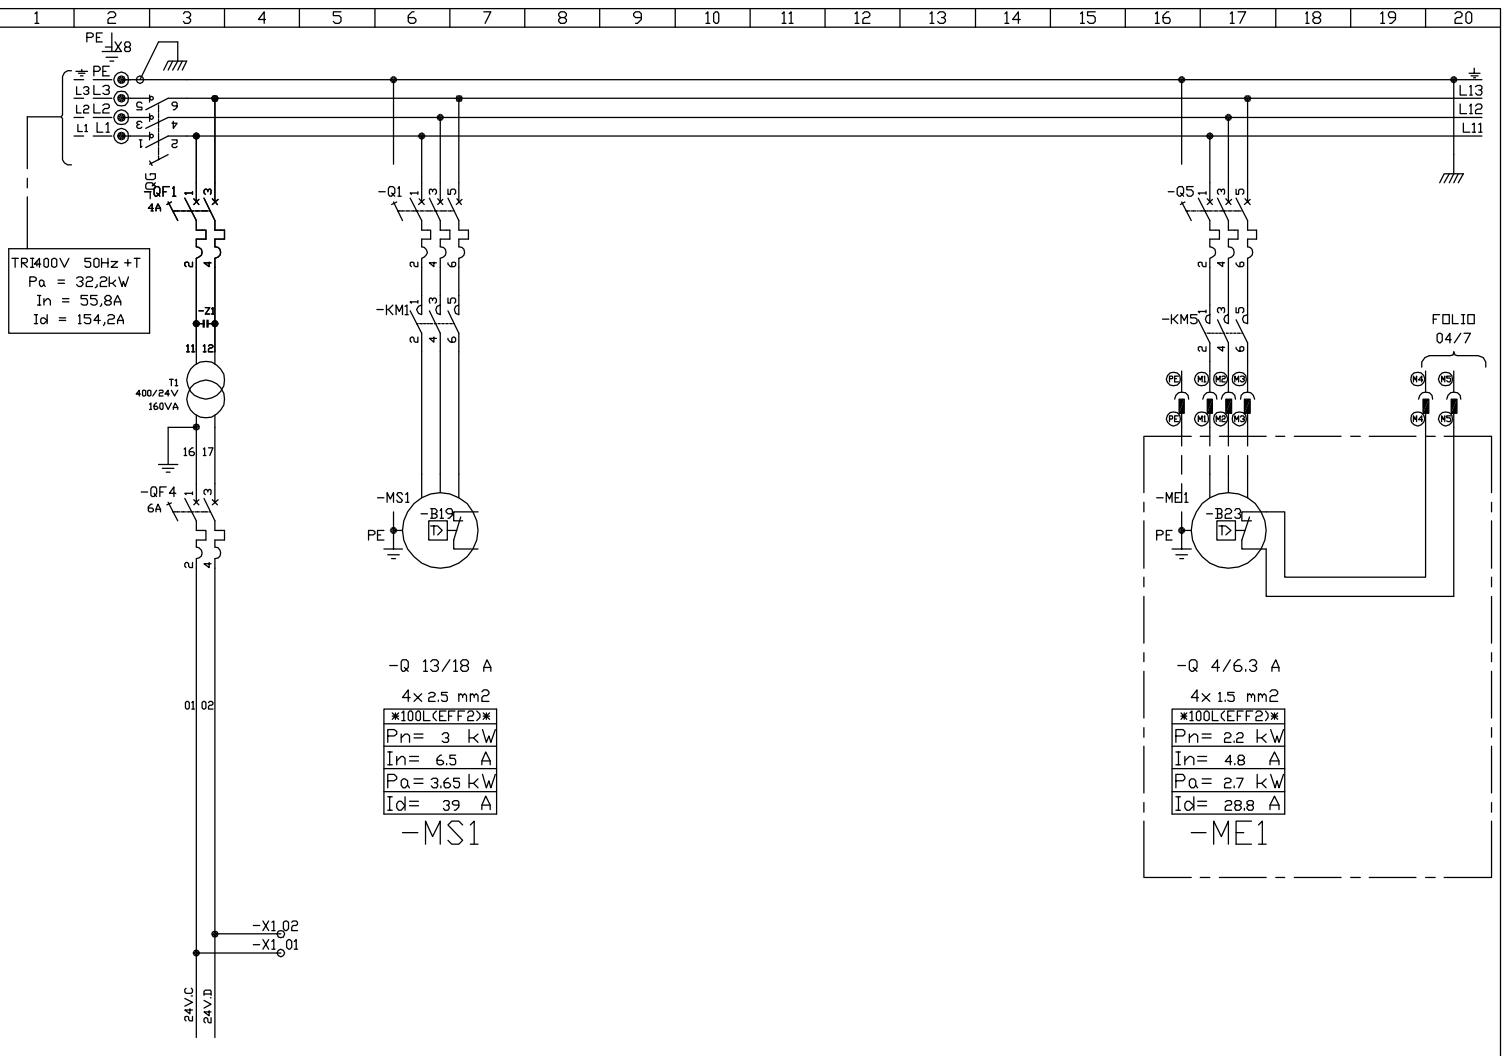

Indice	DATE	NOM	MODIFICATIONS
			
<i>WISLEY GOLF CLUB</i>			
(1) BHK 060 ND	Dessine: CTO	PAGE DE GARDE	247993 0 / 11
<i>LENNOX UK</i>	Date: 12.05.06		

- BM 50

Indice	DATE	NOM	MODIFICATIONS

(1) BHK 060 ND
Automate CLIMATIC 50
Climatic 50 Controller

Dessine: CTO
Date: 12.05.06

247993 2/11
USINE DE LONGVIC

Indice	DATE	NOM	MODIFICATIONS

(1) BHK 060 ND
 Kit chauffage
 GAS

Dessine:
 CTO
 Date:
 12.05.06

247993 6/11

BOX	30/35	40	-MG1	45	-MG2	50	60	70
D	5/8"	5/8"	5/8"	7/8"	7/8"	7/8"	7/8"	7/8"
C	1/2"	1/2"	1/2"	5/8"	5/8"	5/8"	5/8"	5/8"
B	7/8"	1 1/8"	1 1/8"	1 1/8"	1 1/8"	1 1/8"	1 1/8"	1 3/8"
A	5/8"	7/8"	7/8"	7/8"	7/8"	7/8"	7/8"	7/8"