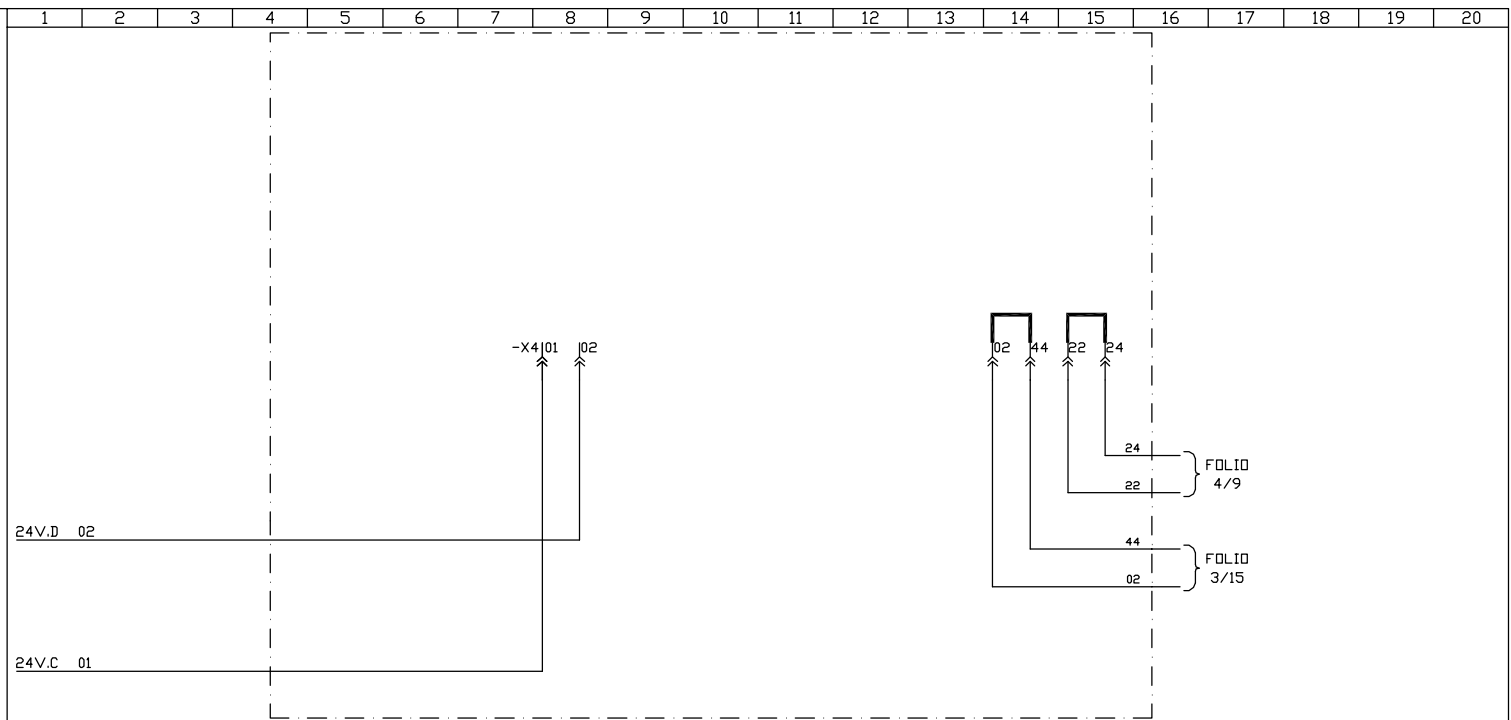

Indice	DATE	NOM	MODIFICATIONS
			
<i>WISLEY GOLF CLUB</i>			
(1) BHK 060 ND	Dessine: CTO	PAGE DE GARDE	247993 0 / 11
<i>LENNOX UK</i>	Date: 12.05.06		

- BM 50

Indice	DATE	NOM	MODIFICATIONS

(1) BHK 060 ND
Automate CLIMATIC 50
Climatic 50 Controller

Dessine: CTO
Date: 12.05.06

247993 2/11
USINE DE LONGVIC

Indice	DATE	NOM	MODIFICATIONS

(1) BHK 060 ND
 Kit chauffage
 GAS

Dessine:
 CTO
 Date:
 12.05.06

247993 6/11

BOX	30/35	40	-MG1	45	-MG2	50	60	70
D	5/8"	5/8"	5/8"	7/8"	7/8"	7/8"	7/8"	7/8"
C	1/2"	1/2"	1/2"	5/8"	5/8"	5/8"	5/8"	5/8"
B	7/8"	1 1/8"	1 1/8"	1 1/8"	1 1/8"	1 1/8"	1 1/8"	1 3/8"
A	5/8"	7/8"	7/8"	7/8"	7/8"	7/8"	7/8"	7/8"