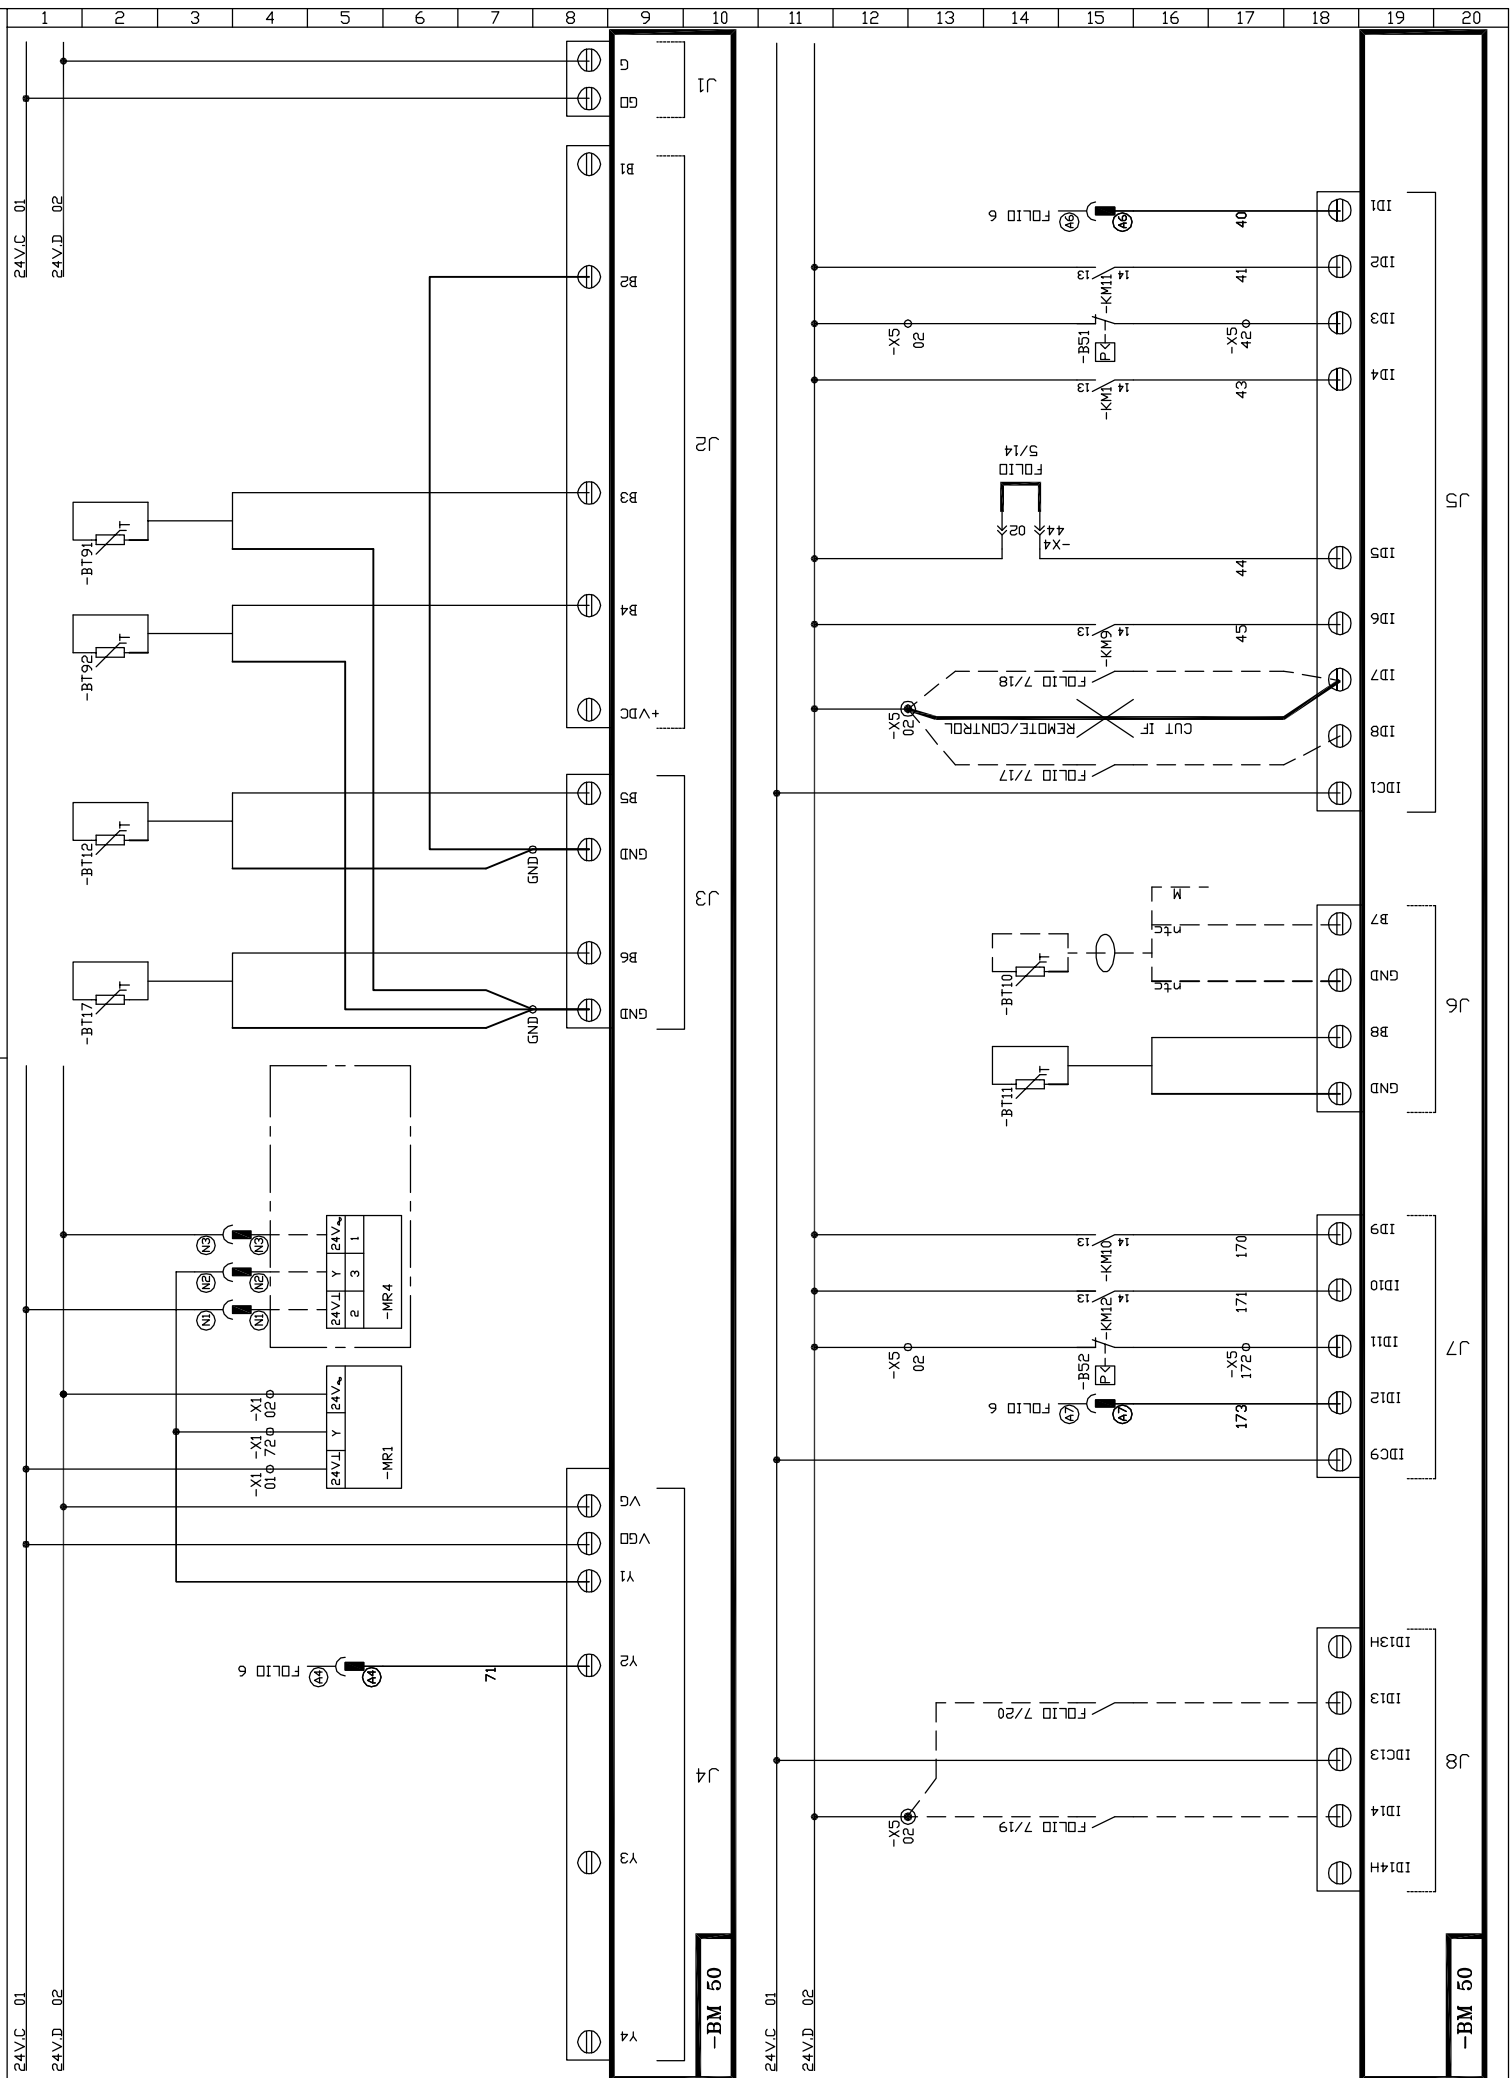

Indice	DATE	NOM	MODIFICATIONS
			
<i>WISLEY GOLF CLUB</i>			
(1) BHK 060 ND	Dessine: CTO	PAGE DE GARDE	247993 0 / 11
<i>LENNOX UK</i>	Date: 12.05.06		

- BM 50

Indice	DATE	NOM	MODIFICATIONS

(1) BHK 060 ND
Automate CLIMATIC 50
Climatic 50 Controller

Dessine: CTO
Date: 12.05.06

247993 2/11
USINE DE LONGVIC

Indice	DATE	NOM	MODIFICATIONS

(1) BHK 060 ND
 Kit chauffage
 GAS

Dessine:
 CTO
 Date:
 12.05.06

247993 6/11

BOX	30/35	40	-MG1	45	-MG2	50	60	70
D	5/8"	5/8"	5/8"	7/8"	7/8"	7/8"	7/8"	7/8"
C	1/2"	1/2"	1/2"	5/8"	5/8"	5/8"	5/8"	5/8"
B	7/8"	1 1/8"	1 1/8"	1 1/8"	1 1/8"	1 1/8"	1 1/8"	1 3/8"
A	5/8"	7/8"	7/8"	7/8"	7/8"	7/8"	7/8"	7/8"