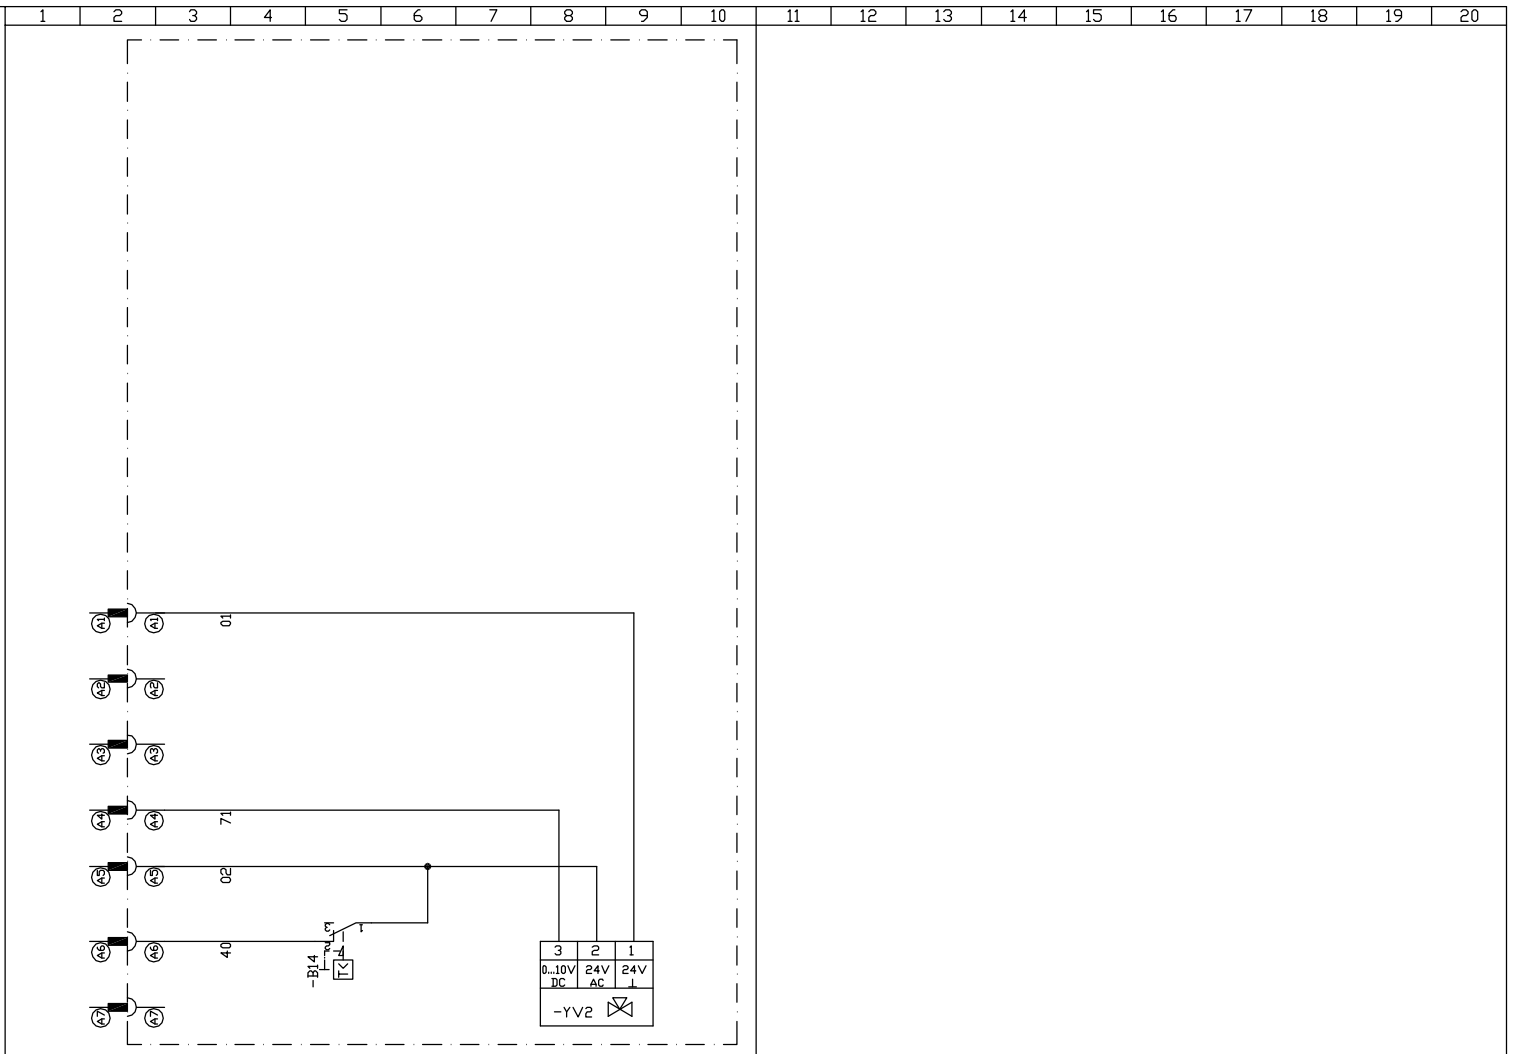

Indice	DATE	NOM	MODIFICATIONS
			
<i>WISLEY GOLF CLUB</i>			
(1) BHK 060 ND	Dessine: CTO	PAGE DE GARDE	247993 0 / 11
<i>LENNOX UK</i>	Date: 12.05.06		

- BM 50

Indice	DATE	NOM	MODIFICATIONS

(1) BHK 060 ND
Automate CLIMATIC 50
Climatic 50 Controller

Dessine: CTO
Date: 12.05.06

247993 2/11
USINE DE LONGVIC

Indice	DATE	NOM	MODIFICATIONS

(1) BHK 060 ND
 Kit chauffage
 GAS

Dessine:
 CTO
 Date:
 12.05.06

247993 6/11

BOX	30/35	40	-MG1	45	-MG2	50	60	70
D	5/8"	5/8"	5/8"	7/8"	7/8"	7/8"	7/8"	7/8"
C	1/2"	1/2"	1/2"	5/8"	5/8"	5/8"	5/8"	5/8"
B	7/8"	1 1/8"	1 1/8"	1 1/8"	1 1/8"	1 1/8"	1 1/8"	1 3/8"
A	5/8"	7/8"	7/8"	7/8"	7/8"	7/8"	7/8"	7/8"