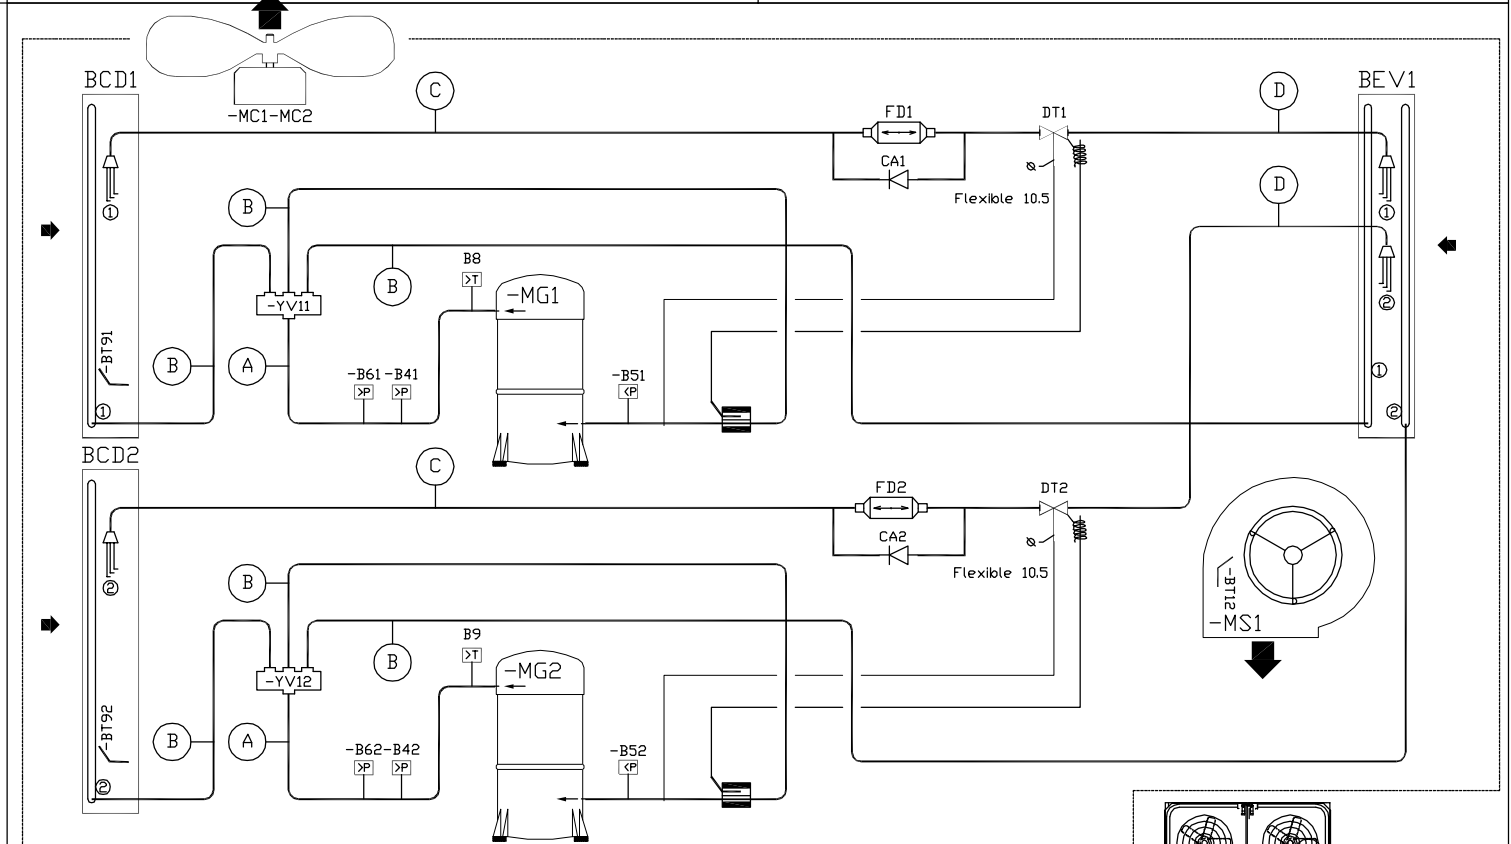

Indice	DATE	NOM	MODIFICATIONS
			
<i>WISLEY GOLF CLUB</i>			
(1) BHK 060 ND	Dessine: CTO	PAGE DE GARDE	247993 0 / 11
<i>LENNOX UK</i>	Date: 12.05.06		

- BM 50

Indice	DATE	NOM	MODIFICATIONS

(1) BHK 060 ND
Automate CLIMATIC 50
Climatic 50 Controller

Dessine: CTO
Date: 12.05.06

247993 2/11
USINE DE LONGVIC

Indice	DATE	NOM	MODIFICATIONS

(1) BHK 060 ND
 Kit chauffage
 GAS

Dessine:
 CTO
 Date:
 12.05.06

247993 6/11

BOX	30/35	40	-MG1	45	-MG2	50	60	70
D	5/8"	5/8"	5/8"	7/8"	7/8"	7/8"	7/8"	7/8"
C	1/2"	1/2"	1/2"	5/8"	5/8"	5/8"	5/8"	5/8"
B	7/8"	1 1/8"	1 1/8"	1 1/8"	1 1/8"	1 1/8"	1 1/8"	1 3/8"
A	5/8"	7/8"	7/8"	7/8"	7/8"	7/8"	7/8"	7/8"