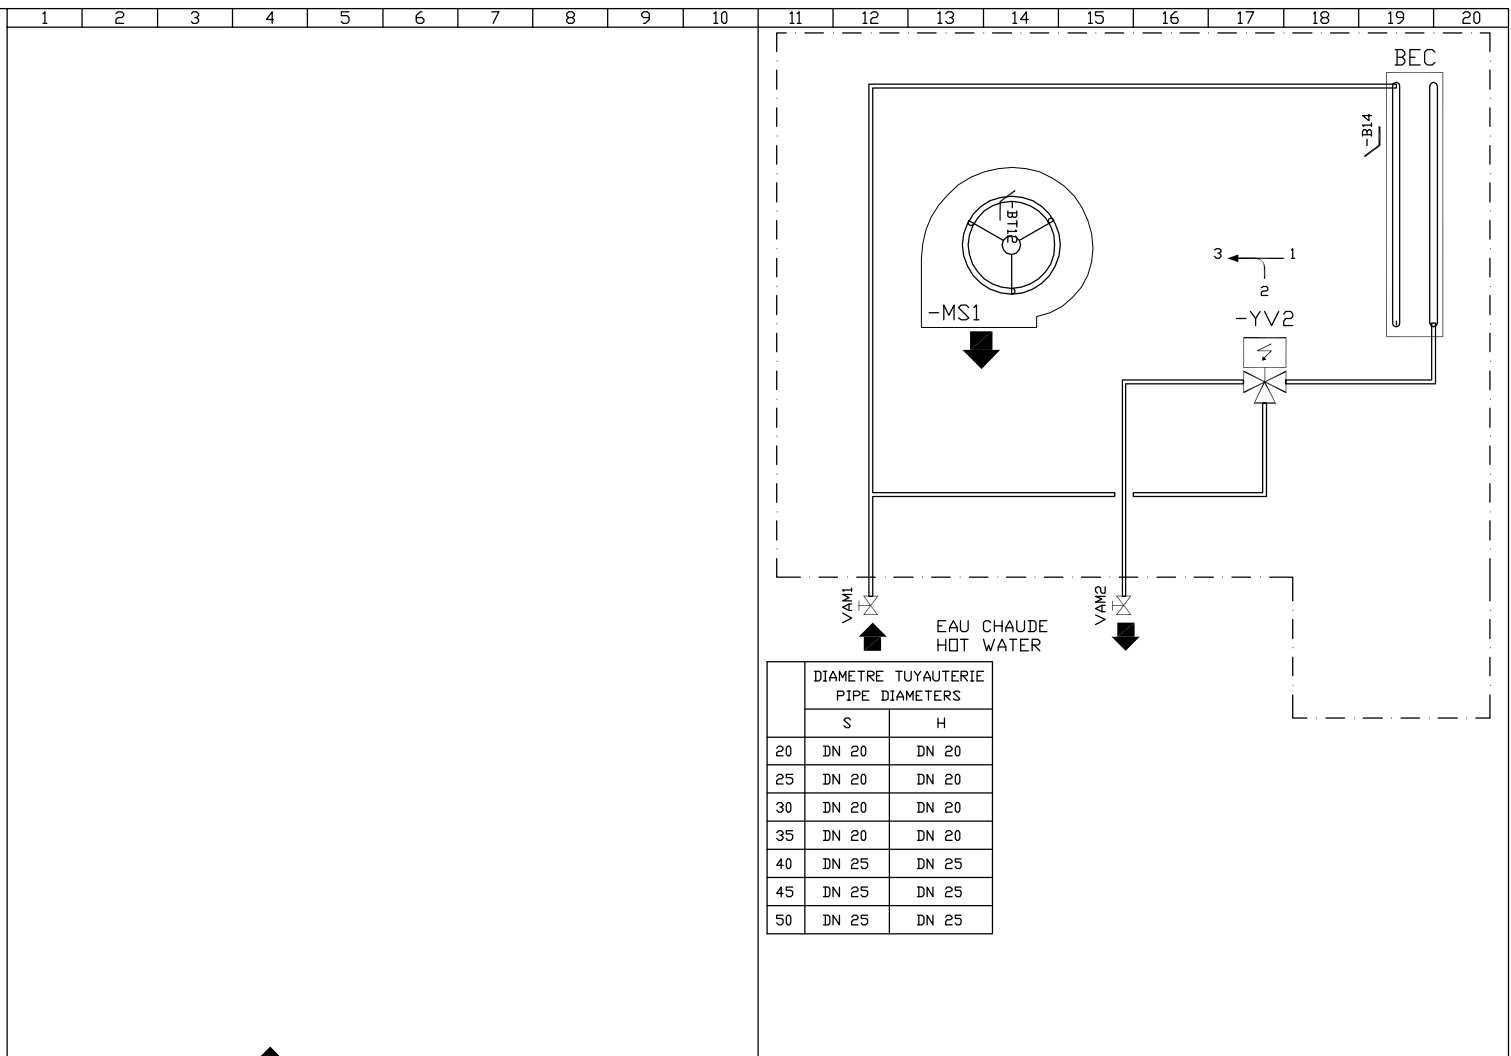

	DIAMETRE TUYAUTERIE PIPE DIAMETERS	
	S	H
20	DN 20	DN 20
25	DN 20	DN 20
30	DN 20	DN 20
35	DN 20	DN 20
40	DN 25	DN 25
45	DN 25	DN 25
50	DN 25	DN 25

BOX	30/35	40	-MG1	45	-MG2	50	60	70
D	5/8"	5/8"	5/8"	7/8"	7/8"	7/8"	7/8"	7/8"
C	1/2"	1/2"	1/2"	5/8"	5/8"	5/8"	5/8"	5/8"
B	7/8"	1 1/8"	1 1/8"	1 1/8"	1 1/8"	1 1/8"	1 1/8"	1 3/8"
A	5/8"	7/8"	7/8"	7/8"	7/8"	7/8"	7/8"	7/8"