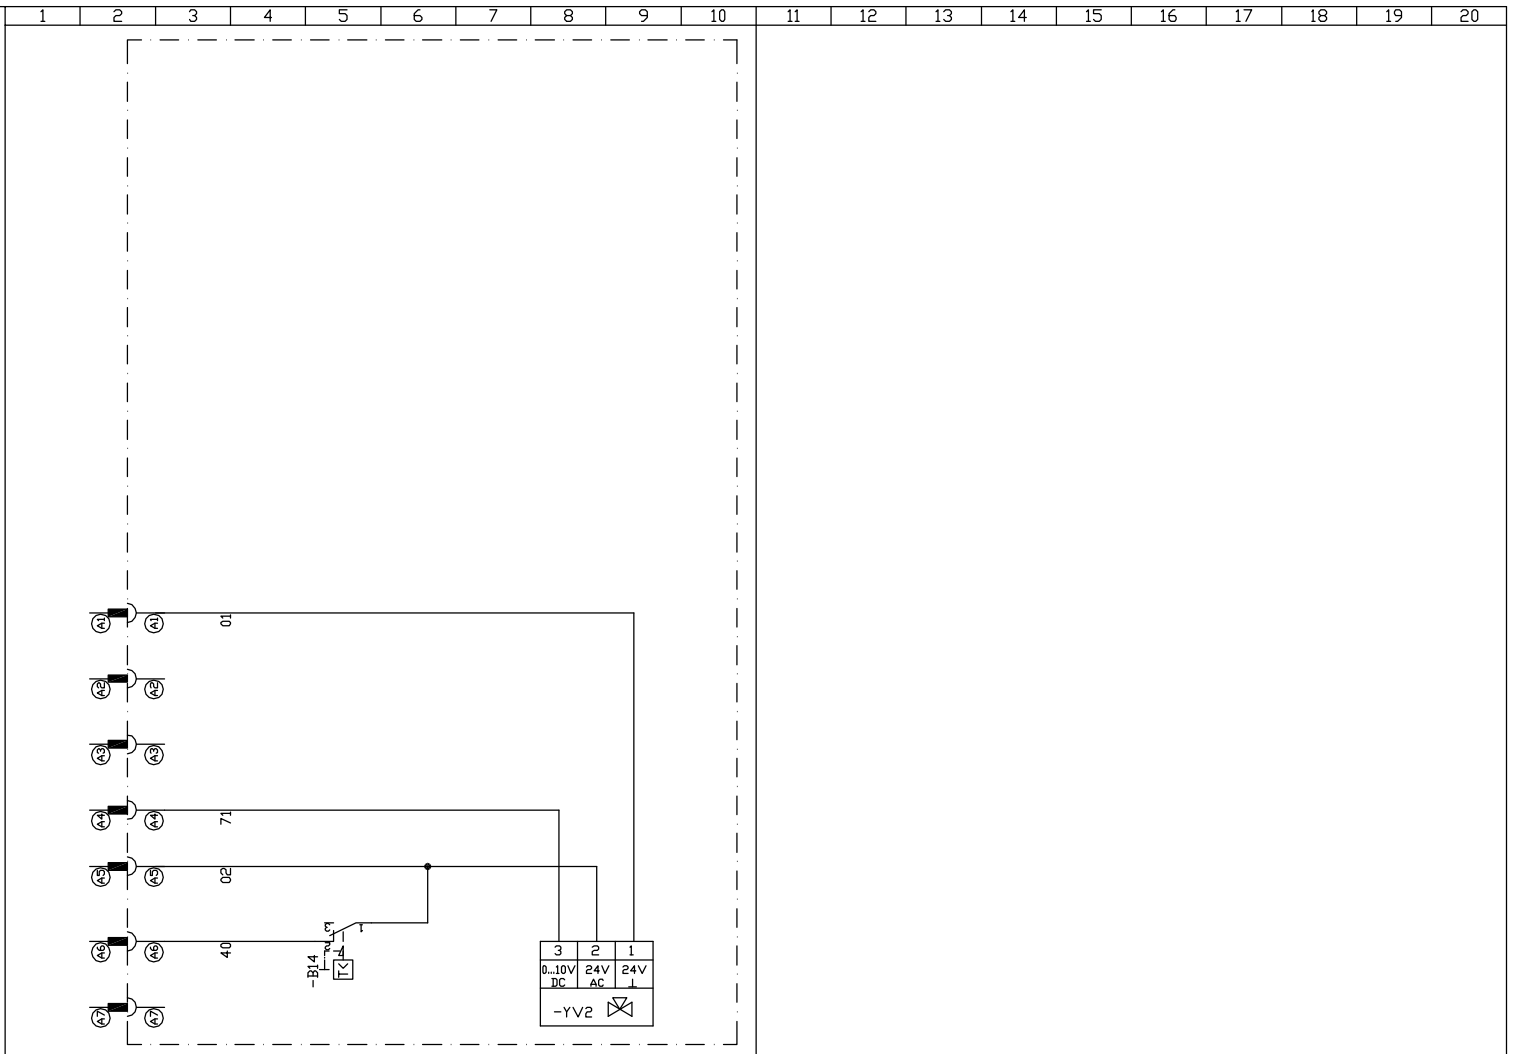

Indice	DATE	NOM	MODIFICATIONS

(1) BHK 030 ND
Kit chauffage
GAS

Dessine:
CTO
Date: 05.06.06

248577 6/11