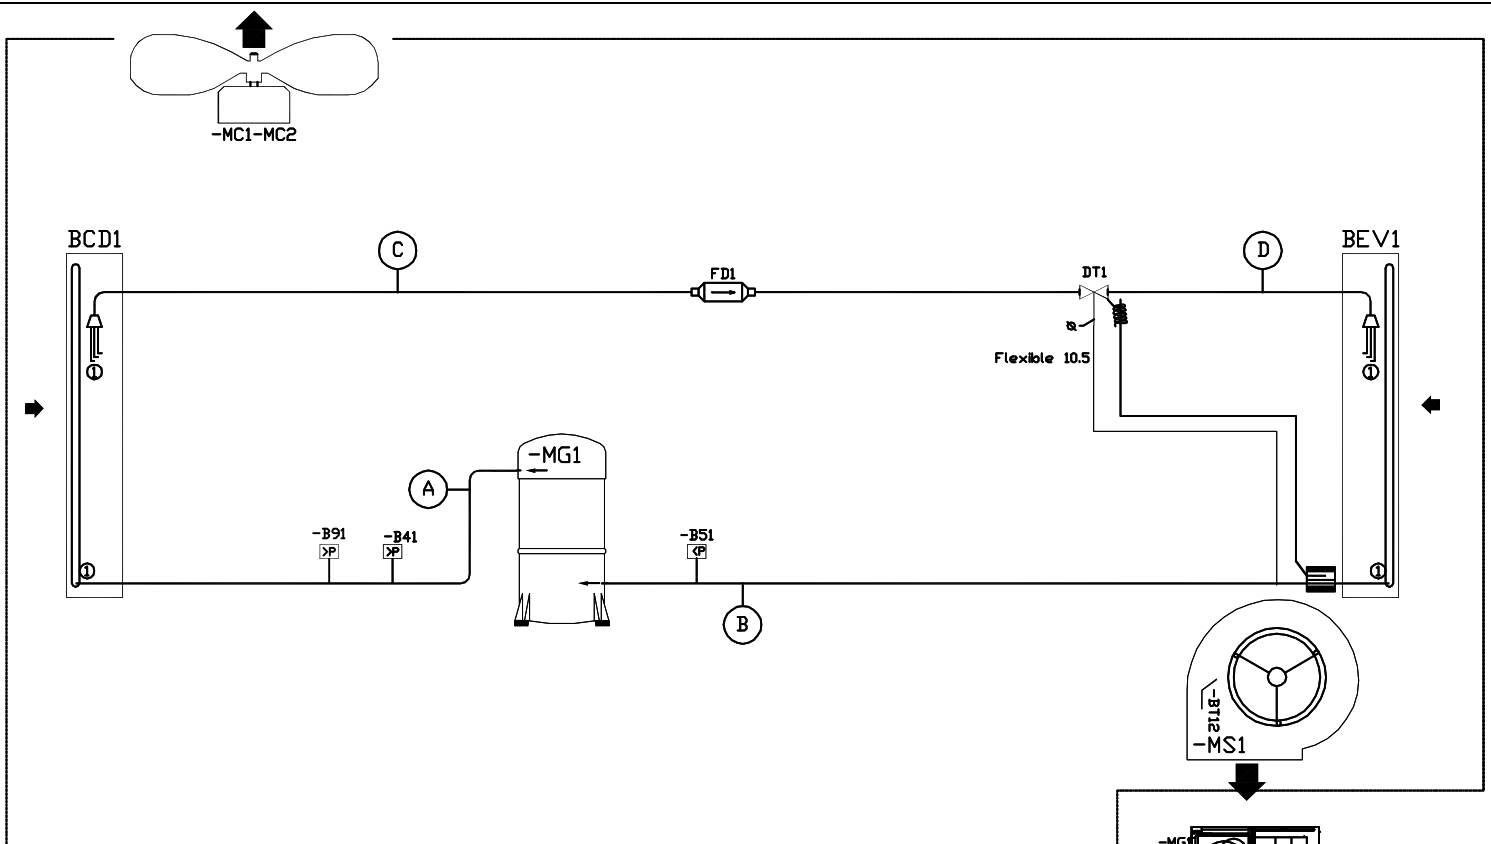

(1) BCK 025 HS
Sorties Automate CLIMATIC 50
Climatic 50 Controller Outputs

Dessine: T/Y
Date: 14.08.07

256370 4/11

BOX	20	25
D	5/8"	5/8"
C	1/2"	1/2"
B	7/8"	1 1/8"
A	7/8"	7/8"

Indice	DATE	NOM	MODIFICATIONS