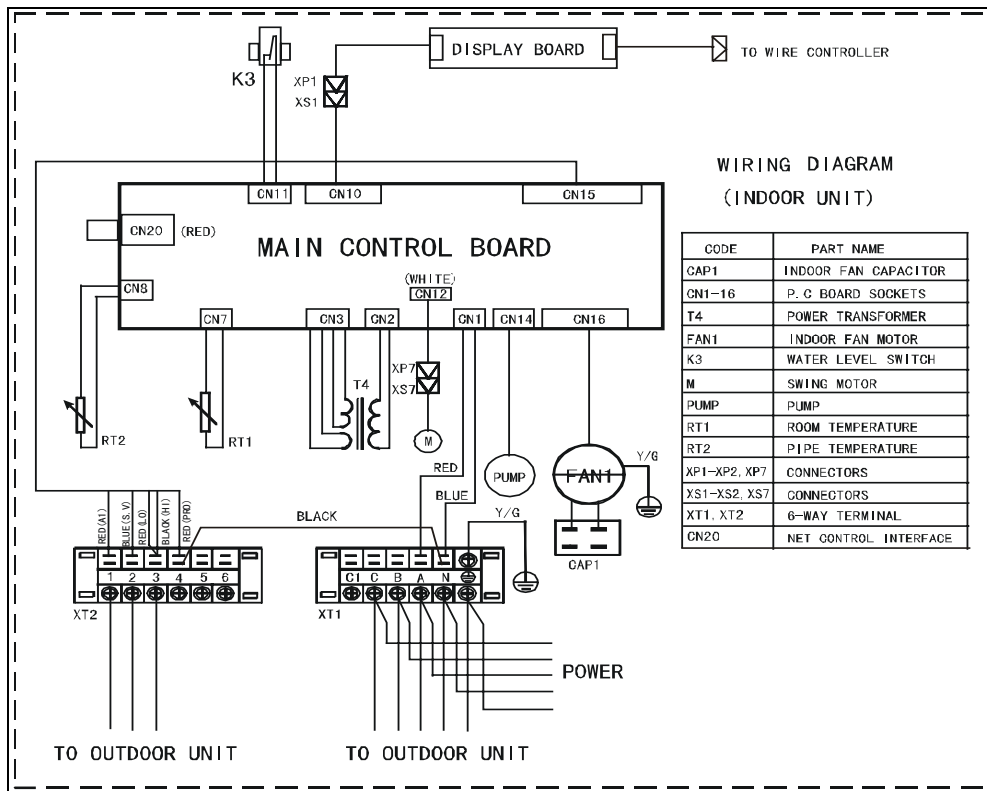

MCA-48HRN1 Wiring diagram

Indoor:

Outdoor: