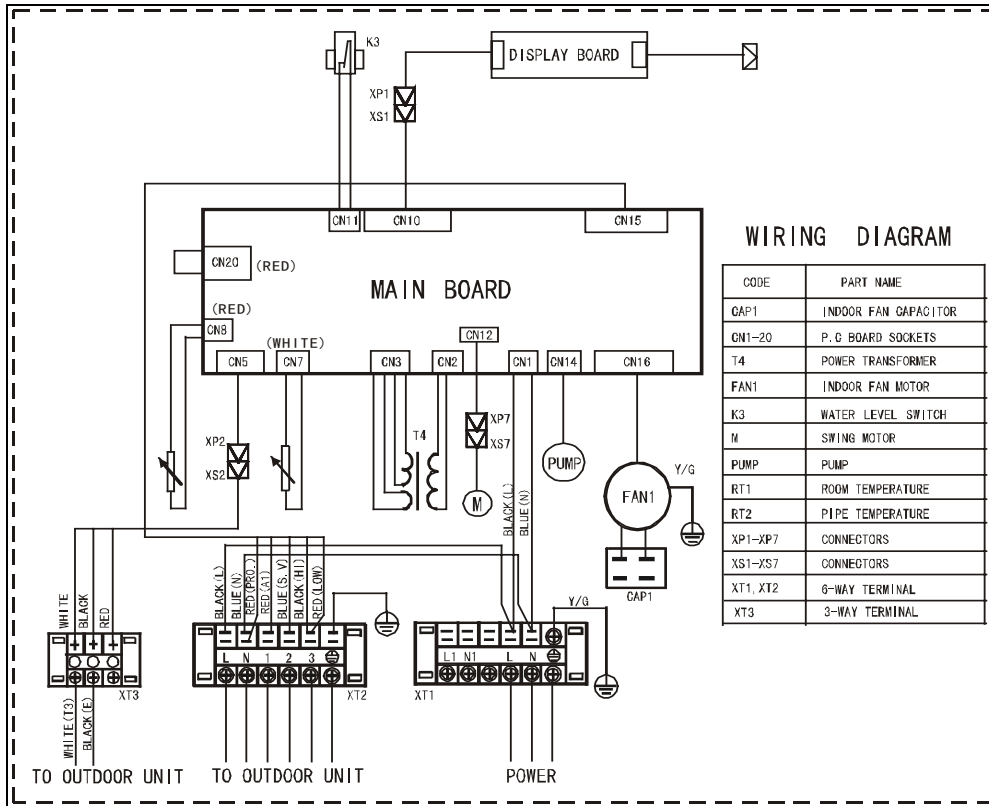

MCA-24HRN1 (1 phase) Wiring diagram

Indoor:

Outdoor: