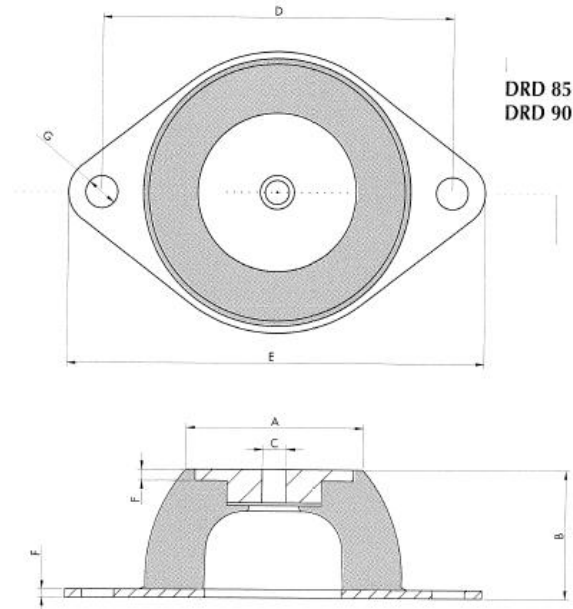

RUBBER ANTIVIBRATION MOUNTS

In the AIRCOOLAIR and AIRCUBE units, we supply the following antivibration mounts as option:

CODE	MODEL	REFERENCE	QUANTITY	SHORE
43202350	ANCK/ANHK 24-43 E KSCK 24-43 E	DRD 85-60	4	60 Shore
43202351	ANCK/ANHK 48-86 D KSCK 48-64 D	DRD 85-75	6	75 Shore
43202353	ANCK/ANHK 100-152 D KSCK 112-152 D	DRD 90-75	9	

DIMENSIONS

CODE	DESC	A	B	C	D	E	F
43202350-1	DRD 85-60 DRD 85-75	48	38	M-10	110	136	2
43202353	DRD 90-75	47	45	M-10	124	151	3

CALCULATION OF AVM'S DEFLECTION

DRD 85-60: 120 kg
DRD 85-75: 185 Kg
DRD 90-75: 275 Kg